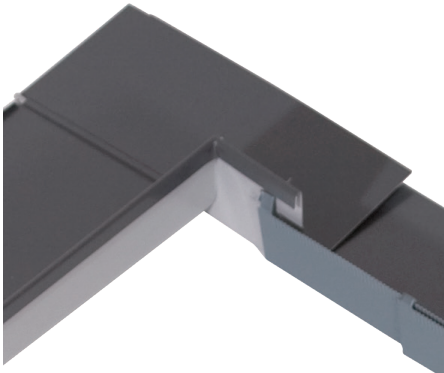

TECHNICAL SPECIFICATION

SFX SLATE FLASHING 0 - 16 (2x8) mm

Applicable

In roof pitch range of 15°-90°

Slate profile height 0-16 (2 x 8) mm

Features

Perfect watertightness

Easy installation

Weather and UV ray resistant

Painted grey

Lead free

Split side piece

Without apron to ensure a perfect seal to flat roofing materials

Material

Aluminium

Powder coated grey, RAL7043